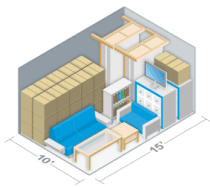

All Door Openings: 8' 8" Wide by 7'8" Tall  
Int. Ceilings: 9' 3"

Unit Size	How to Visualize	What it will Hold
5' x 5' 25 sq. ft. 225 cubic ft.	4'x8' Trailer Small closet Half bathroom	Chest of drawers or desk mattress set, several boxes and small items <i>OR</i> about 50 file boxes

Unit Size	How to Visualize	What it will Hold
5' x 10' 50 sq. ft. 450 cubic ft.	6'x12' Trailer Pickup Truck or Cargo Van Walk-in closet	Mattress set, sofa, dining room set or chest of drawers, boxes and small items

Unit Size	How to Visualize	What it will Hold
10' x 10' 100 sq. ft. 900 cubic ft.	15' Moving Truck Average size bedroom	Furnishings of one bedroom apartment with refrigerator and washer/dryer, patio furniture and many boxes <i>OR</i> two office suites <i>OR</i> about 200 file boxes

Unit Size	How to Visualize	What it will Hold
10' x 15' 150 sq. ft. 1350 cubic ft.	20' Moving Truck Large bedroom	Furnishings of two bedroom apartment or small house with appliances, patio furniture and many boxes <i>OR</i> a vehicle or small boat <i>OR</i> it is big enough to fit carpet rolls and building materials