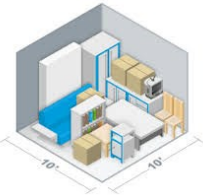

All Door Openings: 8' 8" Wide by 7'8" Tall  
Int. Ceilings: 9' 3"

Unit Size	How to Visualize	What it will Hold
5' x 5' 25 sq. ft. 225 cubic ft.	4'x8' Trailer Small closet Half bathroom	Chest of drawers or desk mattress set, several boxes and small items <i>OR</i> about 50 file boxes

Unit Size	How to Visualize	What it will Hold
5' x 10' 50 sq. ft. 450 cubic ft.	6'x12' Trailer Pickup Truck or Cargo Van Walk-in closet	Mattress set, sofa, dining room set or chest of drawers, boxes and small items

Unit Size	How to Visualize	What it will Hold
10' x 10' 100 sq. ft. 900 cubic ft.	15' Moving Truck Average size bedroom	Furnishings of one bedroom apartment with refrigerator and washer/dryer, patio furniture and many boxes <i>OR</i> two office suites <i>OR</i> about 200 file boxes

Unit Size	How to Visualize	What it will Hold
10' x 15' 150 sq. ft. 1350 cubic ft.	20' Moving Truck Large bedroom	Furnishings of two bedroom apartment or small house with appliances, patio furniture and many boxes <i>OR</i> a vehicle or small boat <i>OR</i> it is big enough to fit carpet rolls and building materials