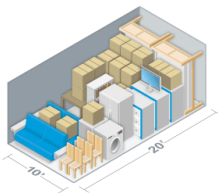

All Door Openings: 8' 8" Wide by 7'8" Tall  
Int. Ceilings: 9' 3"

Unit Size	How to Visualize	What it will Hold
5' x 5' 25 sq. ft. 225 cubic ft.	4'x8' Trailer Small closet Half bathroom	Chest of drawers or desk mattress set, several boxes and small items <i>OR</i> about 50 file boxes

Unit Size	How to Visualize	What it will Hold
5' x 10' 50 sq. ft. 450 cubic ft.	6'x12' Trailer Pickup Truck or Cargo Van Walk-in closet	Mattress set, sofa, dining room set or chest of drawers, boxes and small items

Unit Size	How to Visualize	What it will Hold
10' x 10' 100 sq. ft. 900 cubic ft.	15' Moving Truck Average size bedroom	Furnishings of one bedroom apartment with refrigerator and washer/dryer, patio furniture and many boxes <i>OR</i> two office suites <i>OR</i> about 200 file boxes

Unit Size	How to Visualize	What it will Hold
10' x 20' 200 sq. ft. 1800 cubic ft.	24' Moving Truck Small one car garage	Furnishings of two bedroom house with appliances, patio furniture and many boxes <i>OR</i> a vehicle or small boat <i>OR</i> construction equipment